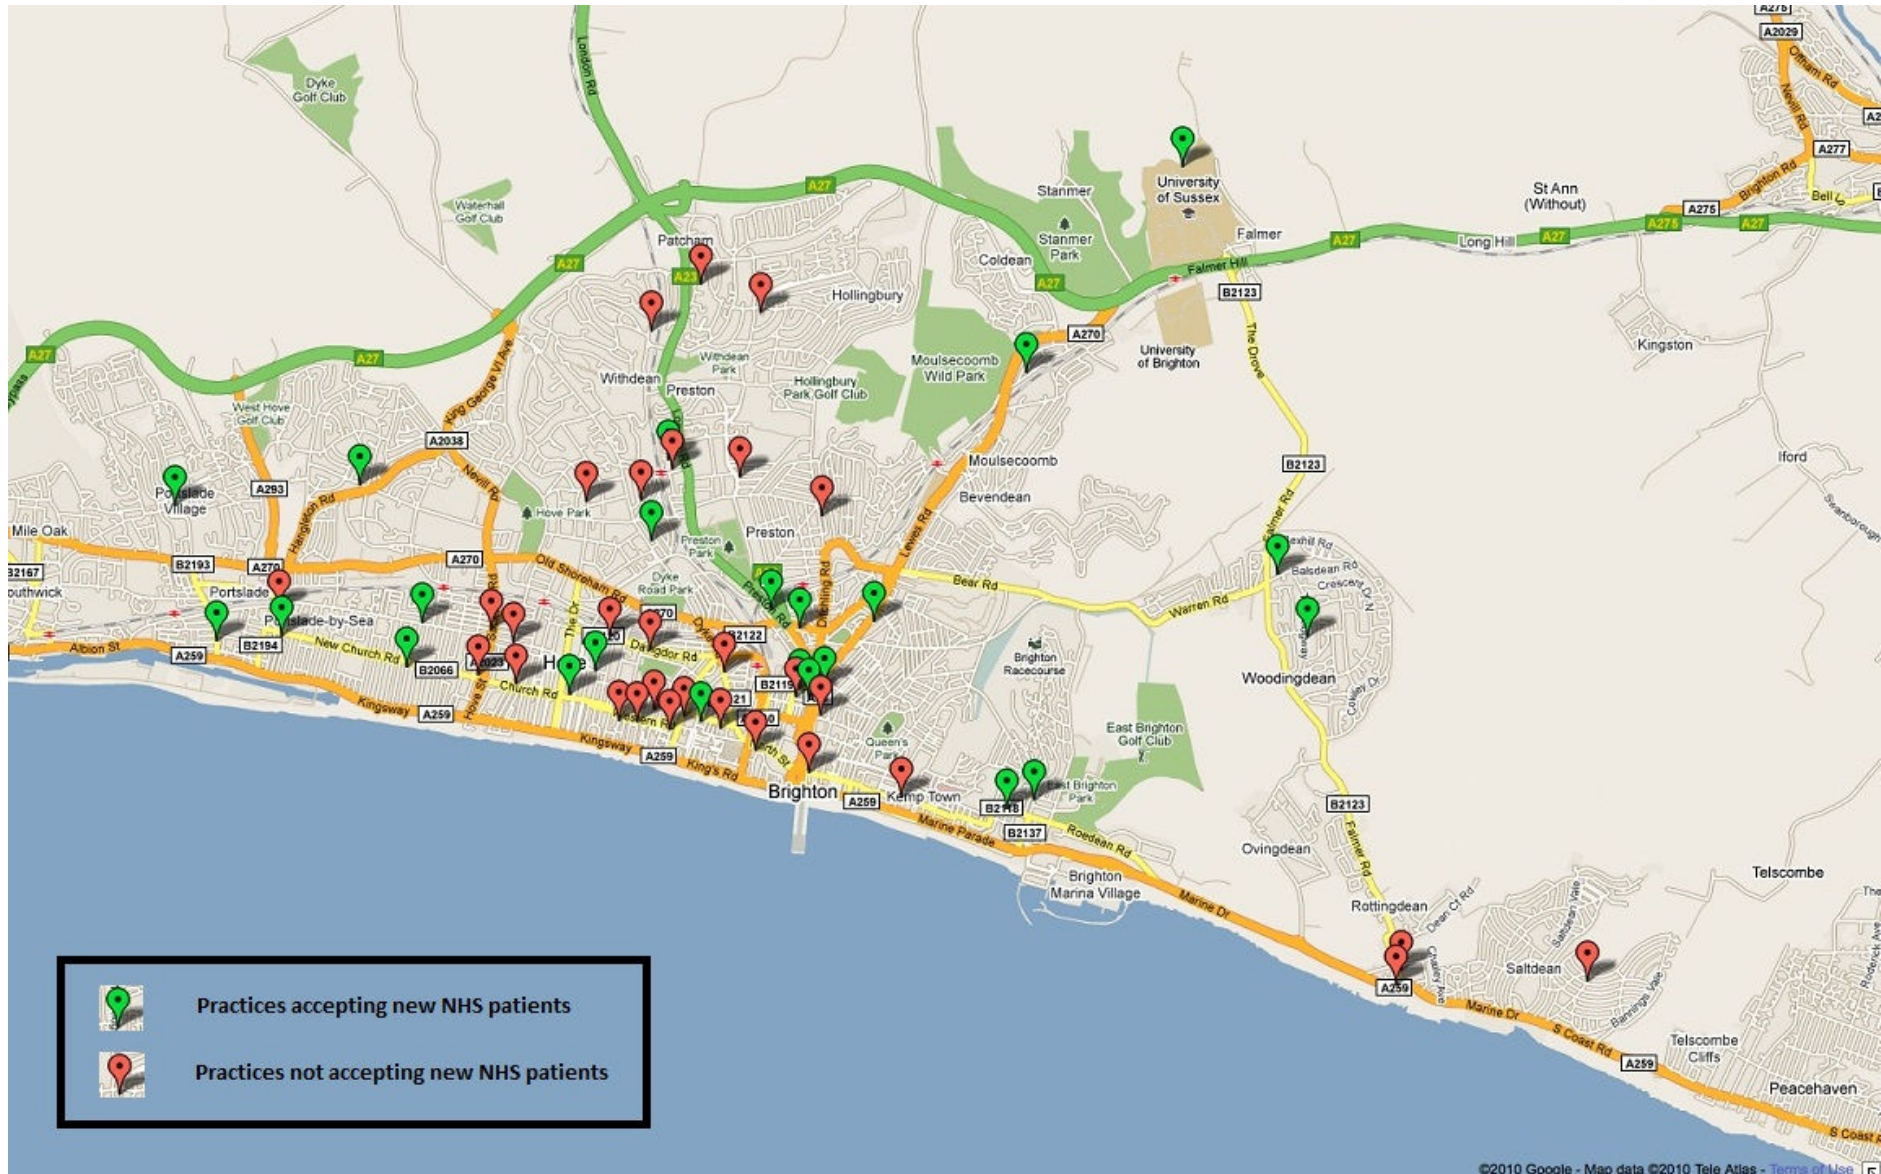

NHS Brighton & Hove Dental Practices Location Map

April 2010

Brighton and Hove

©2010 Google - Map data ©2010 Tele Atlas - Terms of Use

15